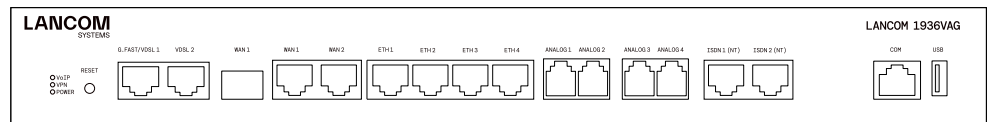

V **D** LANCOM R&S®Unified Firewall UF-160

V **D** LANCOM R&S®Unified Firewall UF-60

→ Security

  LANCOM R&S®Unified Firewall UF-T60

→ Router & SD-WAN

V **D** LANCOM 2100EF

V **D** LANCOM 1936VAG-5G

V **D** LANCOM 1936VAG