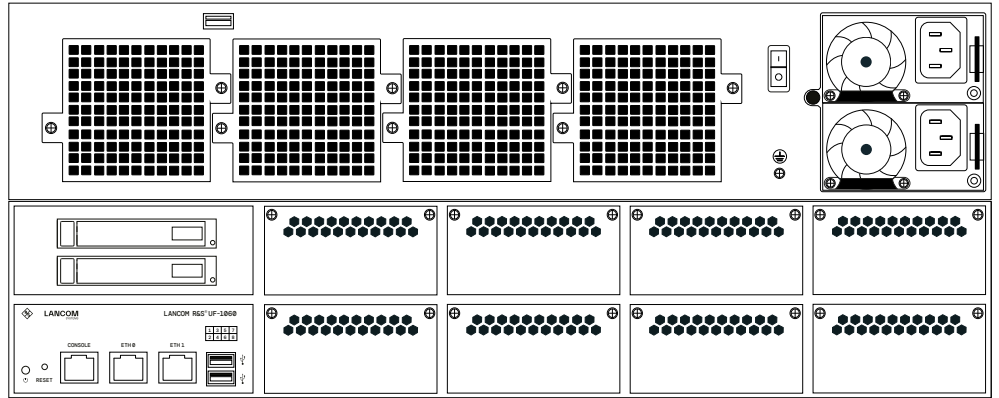

→ Security

V D LANCOM R&S®Unified Firewall UF-1060