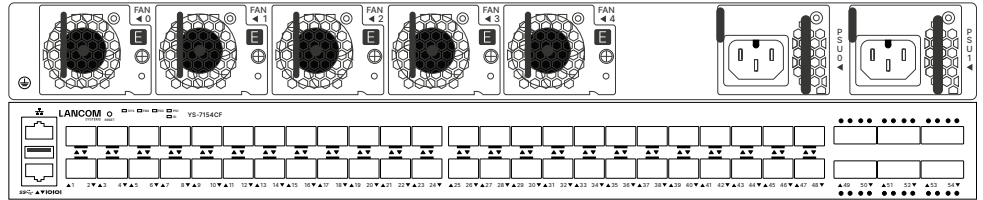

V D LANCOM LX-6212

V D LANCOM LX-6200E

V D LANCOM LX-6200

→ Wireless LAN

V D LANCOM LW-700

V D LANCOM OW-702 (NEU)

V D LANCOM IAP-822

V D LANCOM OW-602

V D LANCOM IAP-821

V D LANCOM OX-6402

V D LANCOM OX-6400

→ Wireless LAN

V **D** LANCOM WLC-2000

V **D** LANCOM WLC-60

→ Switches

V D LANCOM YS-7154CF