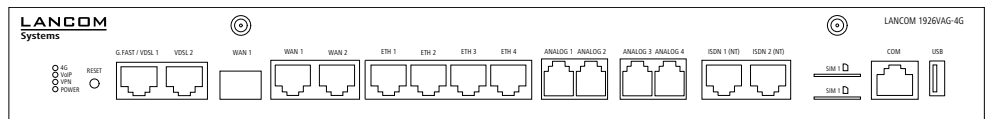

V **D** LANCOM 1926VAG-4G