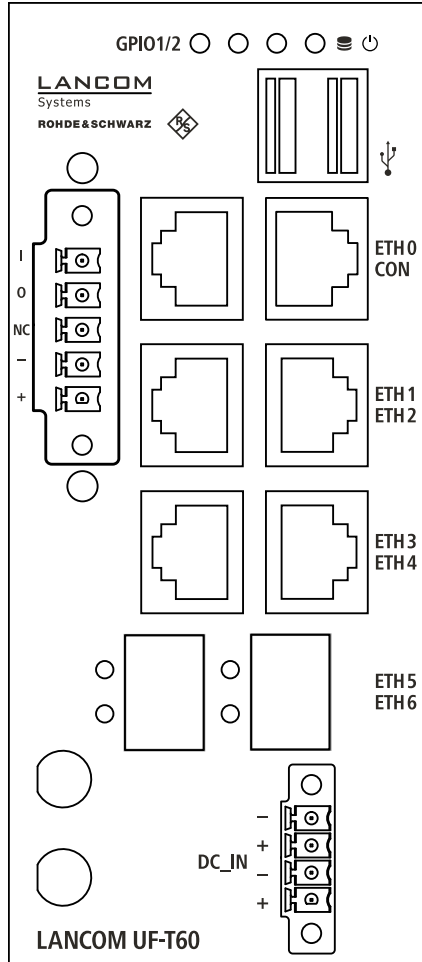

V **D** LANCOM R&S®Unified Firewall UF-160

V **D** LANCOM R&S®Unified Firewall UF-60

→ Security

  LANCOM R&S®Unified Firewall UF-T60

→ Router & SD-WAN

V **D** LANCOM 2100EF

V **D** LANCOM 1936VAG-5G

V **D** LANCOM 1936VAG

V **D** LANCOM 1930EF-5G

V **D** LANCOM 1930EF

V **D** LANCOM 1926VAG-4G

→ Router & SD-WAN

V D LANCOM 1800VAW-4G

V D LANCOM 1800EFW-5G

V D LANCOM 1800VAW

V D LANCOM 1800EFW