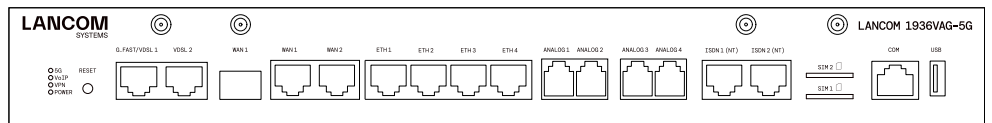

V **D** LANCOM R&S®Unified Firewall UF-160

V **D** LANCOM R&S®Unified Firewall UF-60

→ Security

  LANCOM R&S®Unified Firewall UF-T60

→ Router & SD-WAN

V **D** LANCOM 2100EF

V **D** LANCOM 1936VAG-5G

V **D** LANCOM 1936VAG