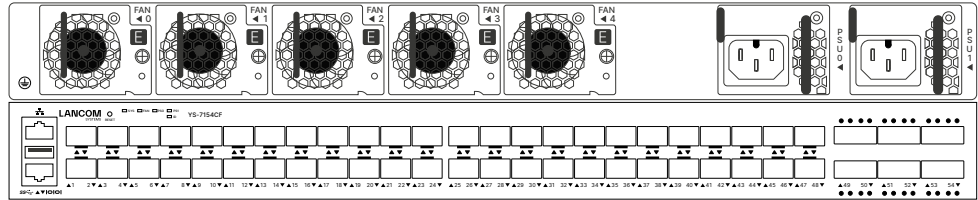

↓ LANCOM LX-6500

↓ LANCOM LN-1700UE

↓ LANCOM LX-6402

↓ LANCOM LX-6400

→ Wireless LAN

↓ LANCOM LW-500

↓ LANCOM IAP-822

↓ LANCOM IAP-821

↓ LANCOM OX-6402

↓ LANCOM OX-6400

↓ LANCOM OW-602

→ Wireless LAN

↓ LANCOM WLC-2000

↓ LANCOM WLC-60

→ Switches

↓ LANCOM YS-7154CF