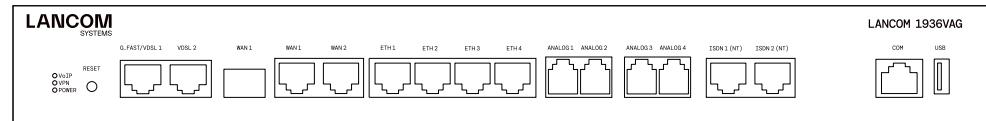

↓ LANCOM R&S®Unified Firewall UF-60

↓ LANCOM R&S®Unified Firewall UF-60 LTE

↓ LANCOM R&S®Unified Firewall UF-T60

→ Router & SD-WAN

↓ LANCOM 1936VAG-5G

↓ LANCOM 1936VAG (NEU)

↓ LANCOM 1930EF-5G

↓ LANCOM 1930EF