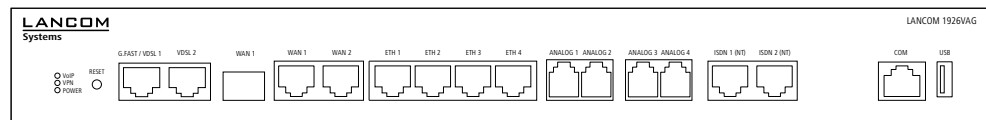

↓ LANCOM 1926VAG