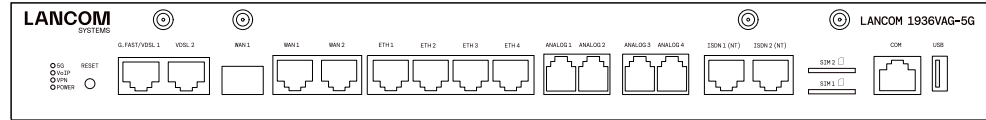

↓ LANCOM R&S®Unified Firewall UF-60

↓ LANCOM R&S®Unified Firewall UF-60 LTE

↓ LANCOM R&S®Unified Firewall UF-T60

→ Router & SD-WAN

↓ LANCOM 1936VAG-5G

↓ LANCOM 1936VAG (NEU)

↓ LANCOM 1930EF-5G

↓ LANCOM 1930EF