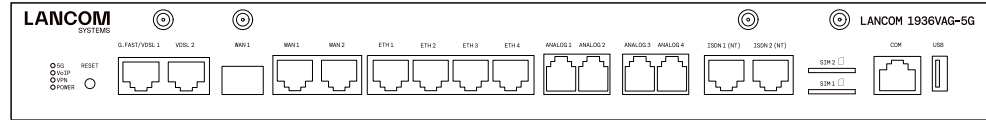

↓ LANCOM R&S®Unified Firewall UF-60

↓ LANCOM R&S®Unified Firewall UF-60 LTE

↓ LANCOM R&S®Unified Firewall UF-T60

→ Router & SD-WAN

↓ LANCOM 1936VAG-5G

↓ LANCOM 1930EF-5G

↓ LANCOM 1930EF

↓ LANCOM 1926VAG-4G