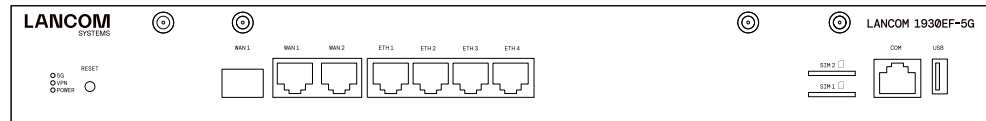

↓ LANCOM R&S®Unified Firewall UF-60

↓ LANCOM R&S®Unified Firewall UF-60 LTE

↓ LANCOM R&S®Unified Firewall UF-T60

→ Router & SD-WAN

↓ LANCOM 1936VAG-5G

↓ LANCOM 1930EF-5G

↓ LANCOM 1930EF

↓ LANCOM 1926VAG-4G