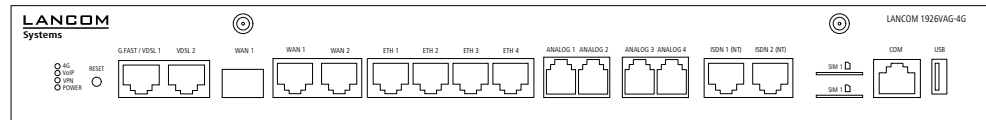

↓ LANCOM R&S®Unified Firewall UF-60

↓ LANCOM R&S®Unified Firewall UF-60 LTE

↓ LANCOM R&S®Unified Firewall UF-T60

→ Router & SD-WAN

↓ LANCOM 1936VAG-5G

↓ LANCOM 1930EF-5G

↓ LANCOM 1930EF

↓ LANCOM 1926VAG-4G