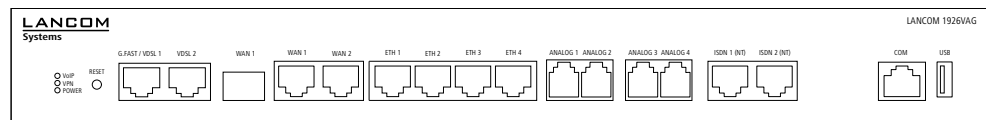

↓ LANCOM 1926VAG