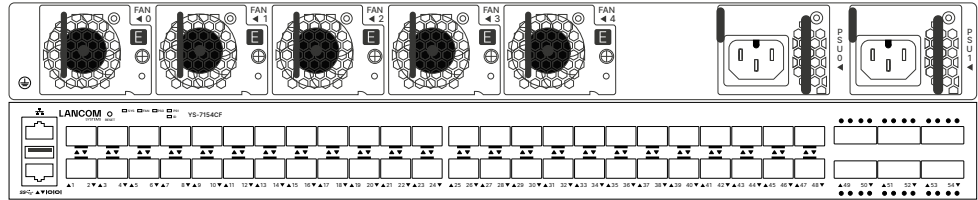

↓ LANCOM LN-1700UE

↓ LANCOM LX-6402

↓ LANCOM LX-6400

→ Wireless LAN

↓ LANCOM LW-500

↓ LANCOM IAP-822

↓ LANCOM IAP-821

↓ LANCOM OX-6402

↓ LANCOM OX-6400

↓ LANCOM OW-602

→ Wireless LAN

↓ LANCOM WLC-2000

↓ LANCOM WLC-60

→ Switches

↓ LANCOM YS-7154CF

↓ LANCOM CS-8132F