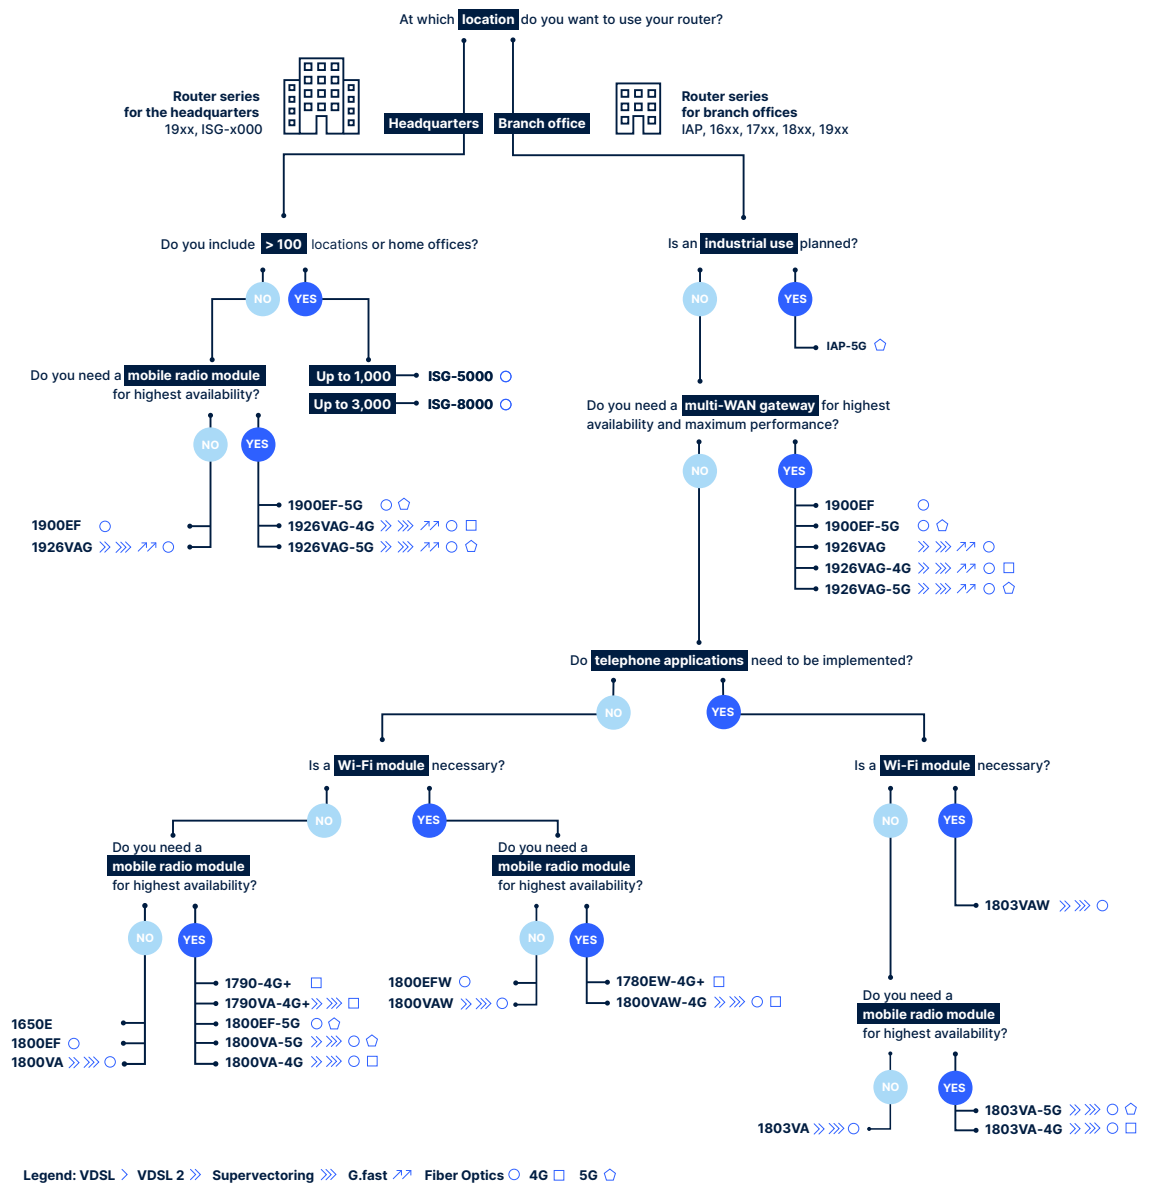

Router Matchmaker

How do you find the ideal router for your network quickly and easily?
Simply answer the following questions.

For projects that require the integration of professional telephony functions, we recommend the LANCOM 1900 series and the LANCOM VoIP routers. All LANCOM gateways and routers can be further upgraded with various software options, e. g. with an All-IP function, a content or BPjM filter, additional VPN channels, and much more.

For operation in a virtualized environments, the LANCOM vRouter is also available with a comprehensive range of functions and numerous security features. The LANCOM vRouter can be used as a virtual VPN router (vCPE), central-site VPN gateway (vGateway), or as a WLAN controller (vWLC).